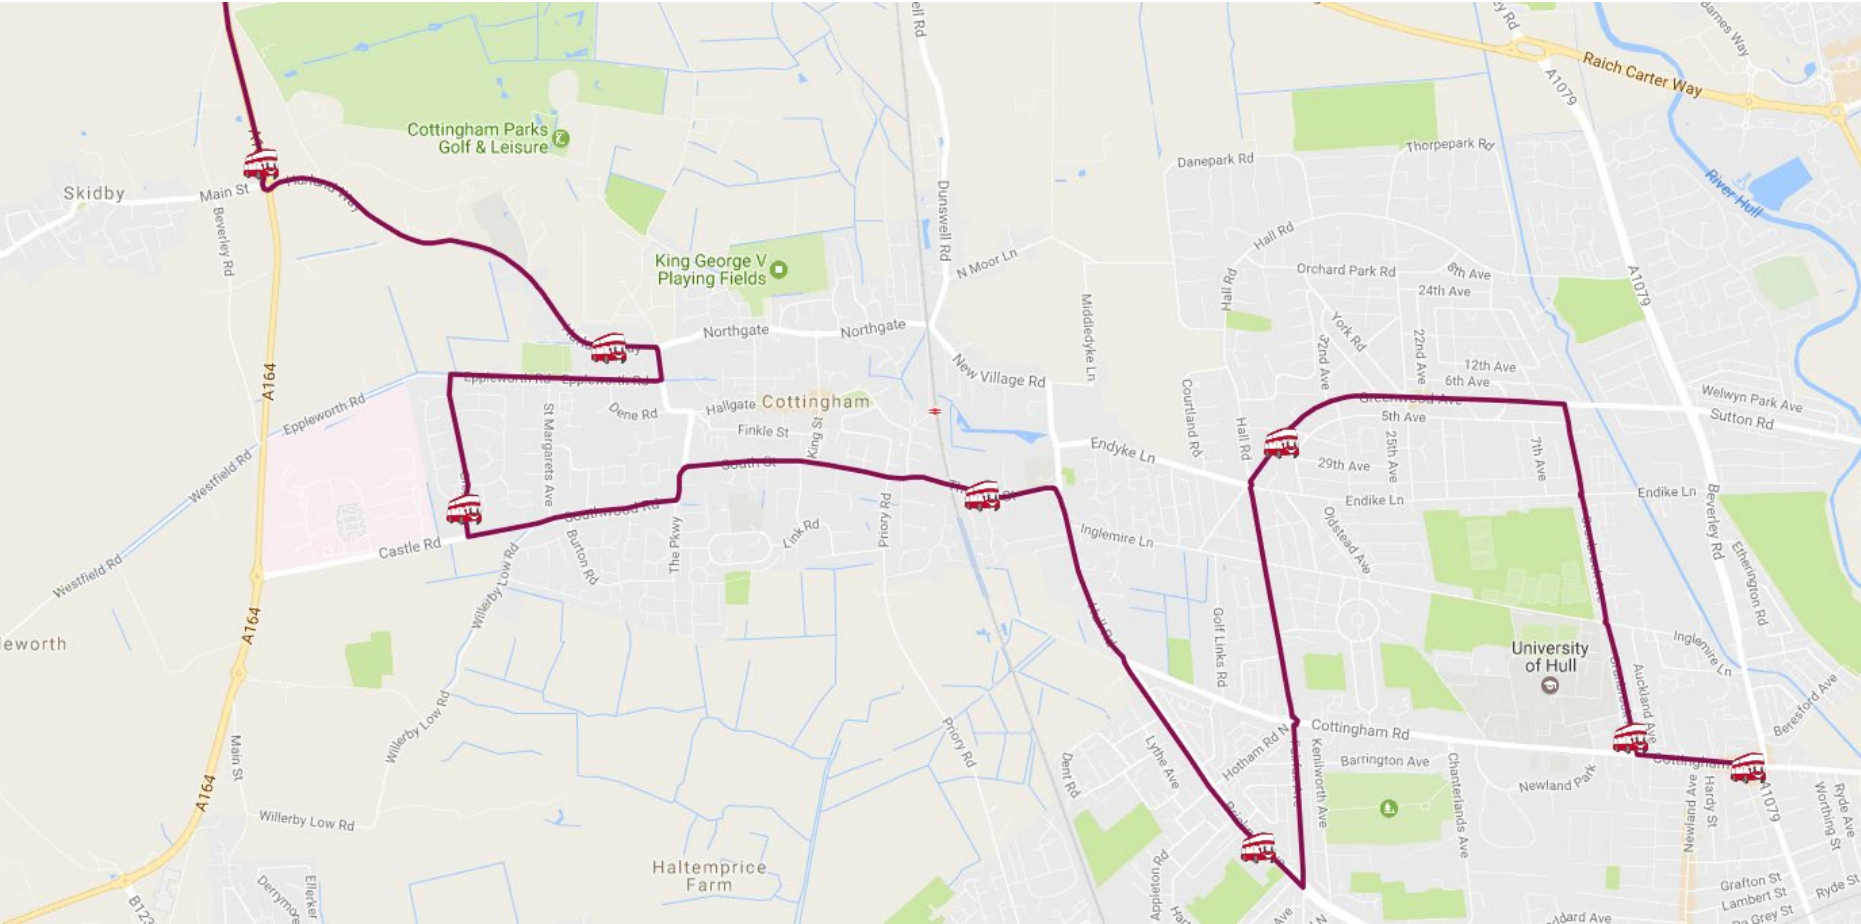

Bus Service ER1 – Cottingham to East Riding College Beverley Campus

Bus Service ER1 – Cottingham to East Riding College Beverley Campus

Timetable

Cottingham Road Lidl	0800
Newland Ave/Cottingham Rd	0802
Greenwood Ave/Hall Rd	0810
Bricknell Ave Kelvin Hall Sch	0816
Thwaite Street Level Crossing	0822
Cottingham Green Lane	0829
Cottingham Harland Way	0833
Skidby Roundabout	0835
East Riding College – Armstrong Way	0850

Return

East Riding College – Armstrong Way 1645

Reverse of above route terminating at Cottingham Road Lidl at 1735