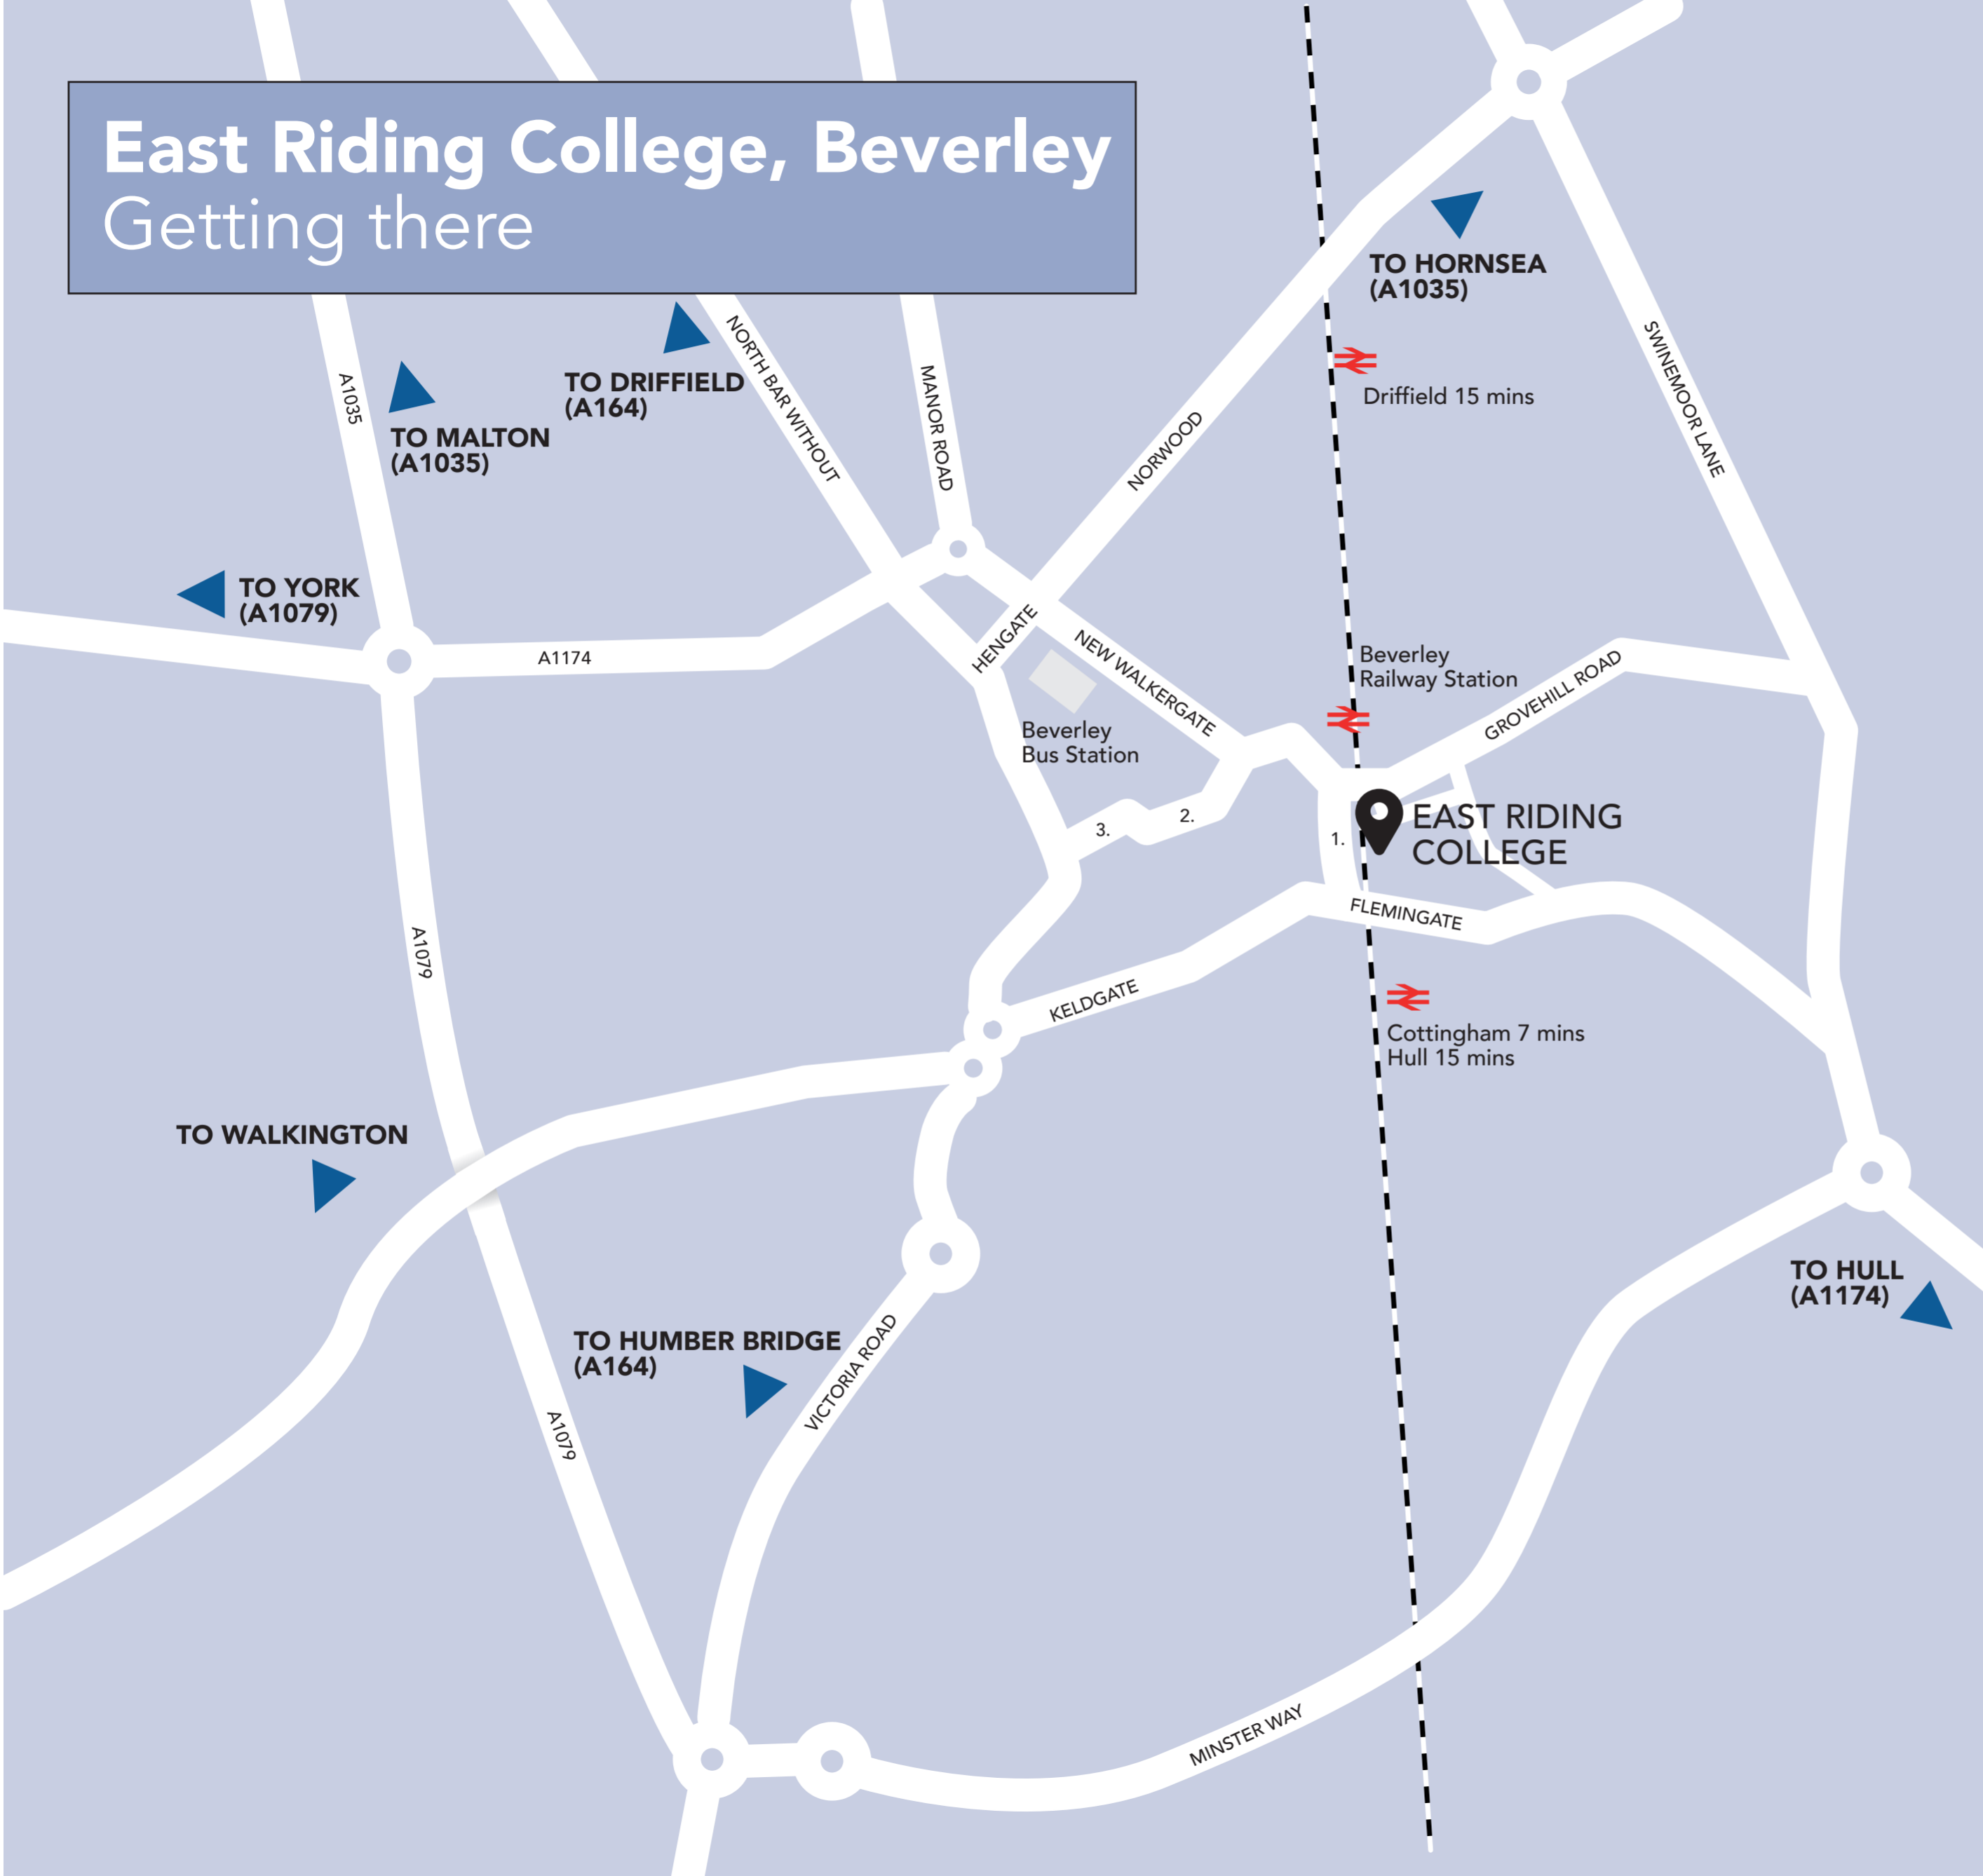

### KEY TO MAP

- 1. ARMSTRONG WAY
- 2. LORD ROBERTS ROAD
- 3. CHAMPNEY ROAD

SEE PAGE TWO FOR PARKING AND PUBLIC TRANSPORT INFORMATION

# East Riding College, Beverley Parking and public transport

**Student and visitor parking:** Please use the public car parks in George Street or Trinity Lane, at Beverley Railway Station or within the Flemingate shopping and leisure development. Free bus travel is available to students aged 16 to 18 and living more than two miles from the College. Ask learner services for details.

**On campus parking:** This is very limited and is only available to visitors and staff for very short stay if pre-booked.

**Blue badge holders:** There is limited parking in designated bays in the College car park, which is accessed from Chantry Lane. If no spaces are available, there are designated spaces nearby as follows:

## KEY TO MAP

- EAST RIDING COLLEGE
- BUS STOPS
- PARKING