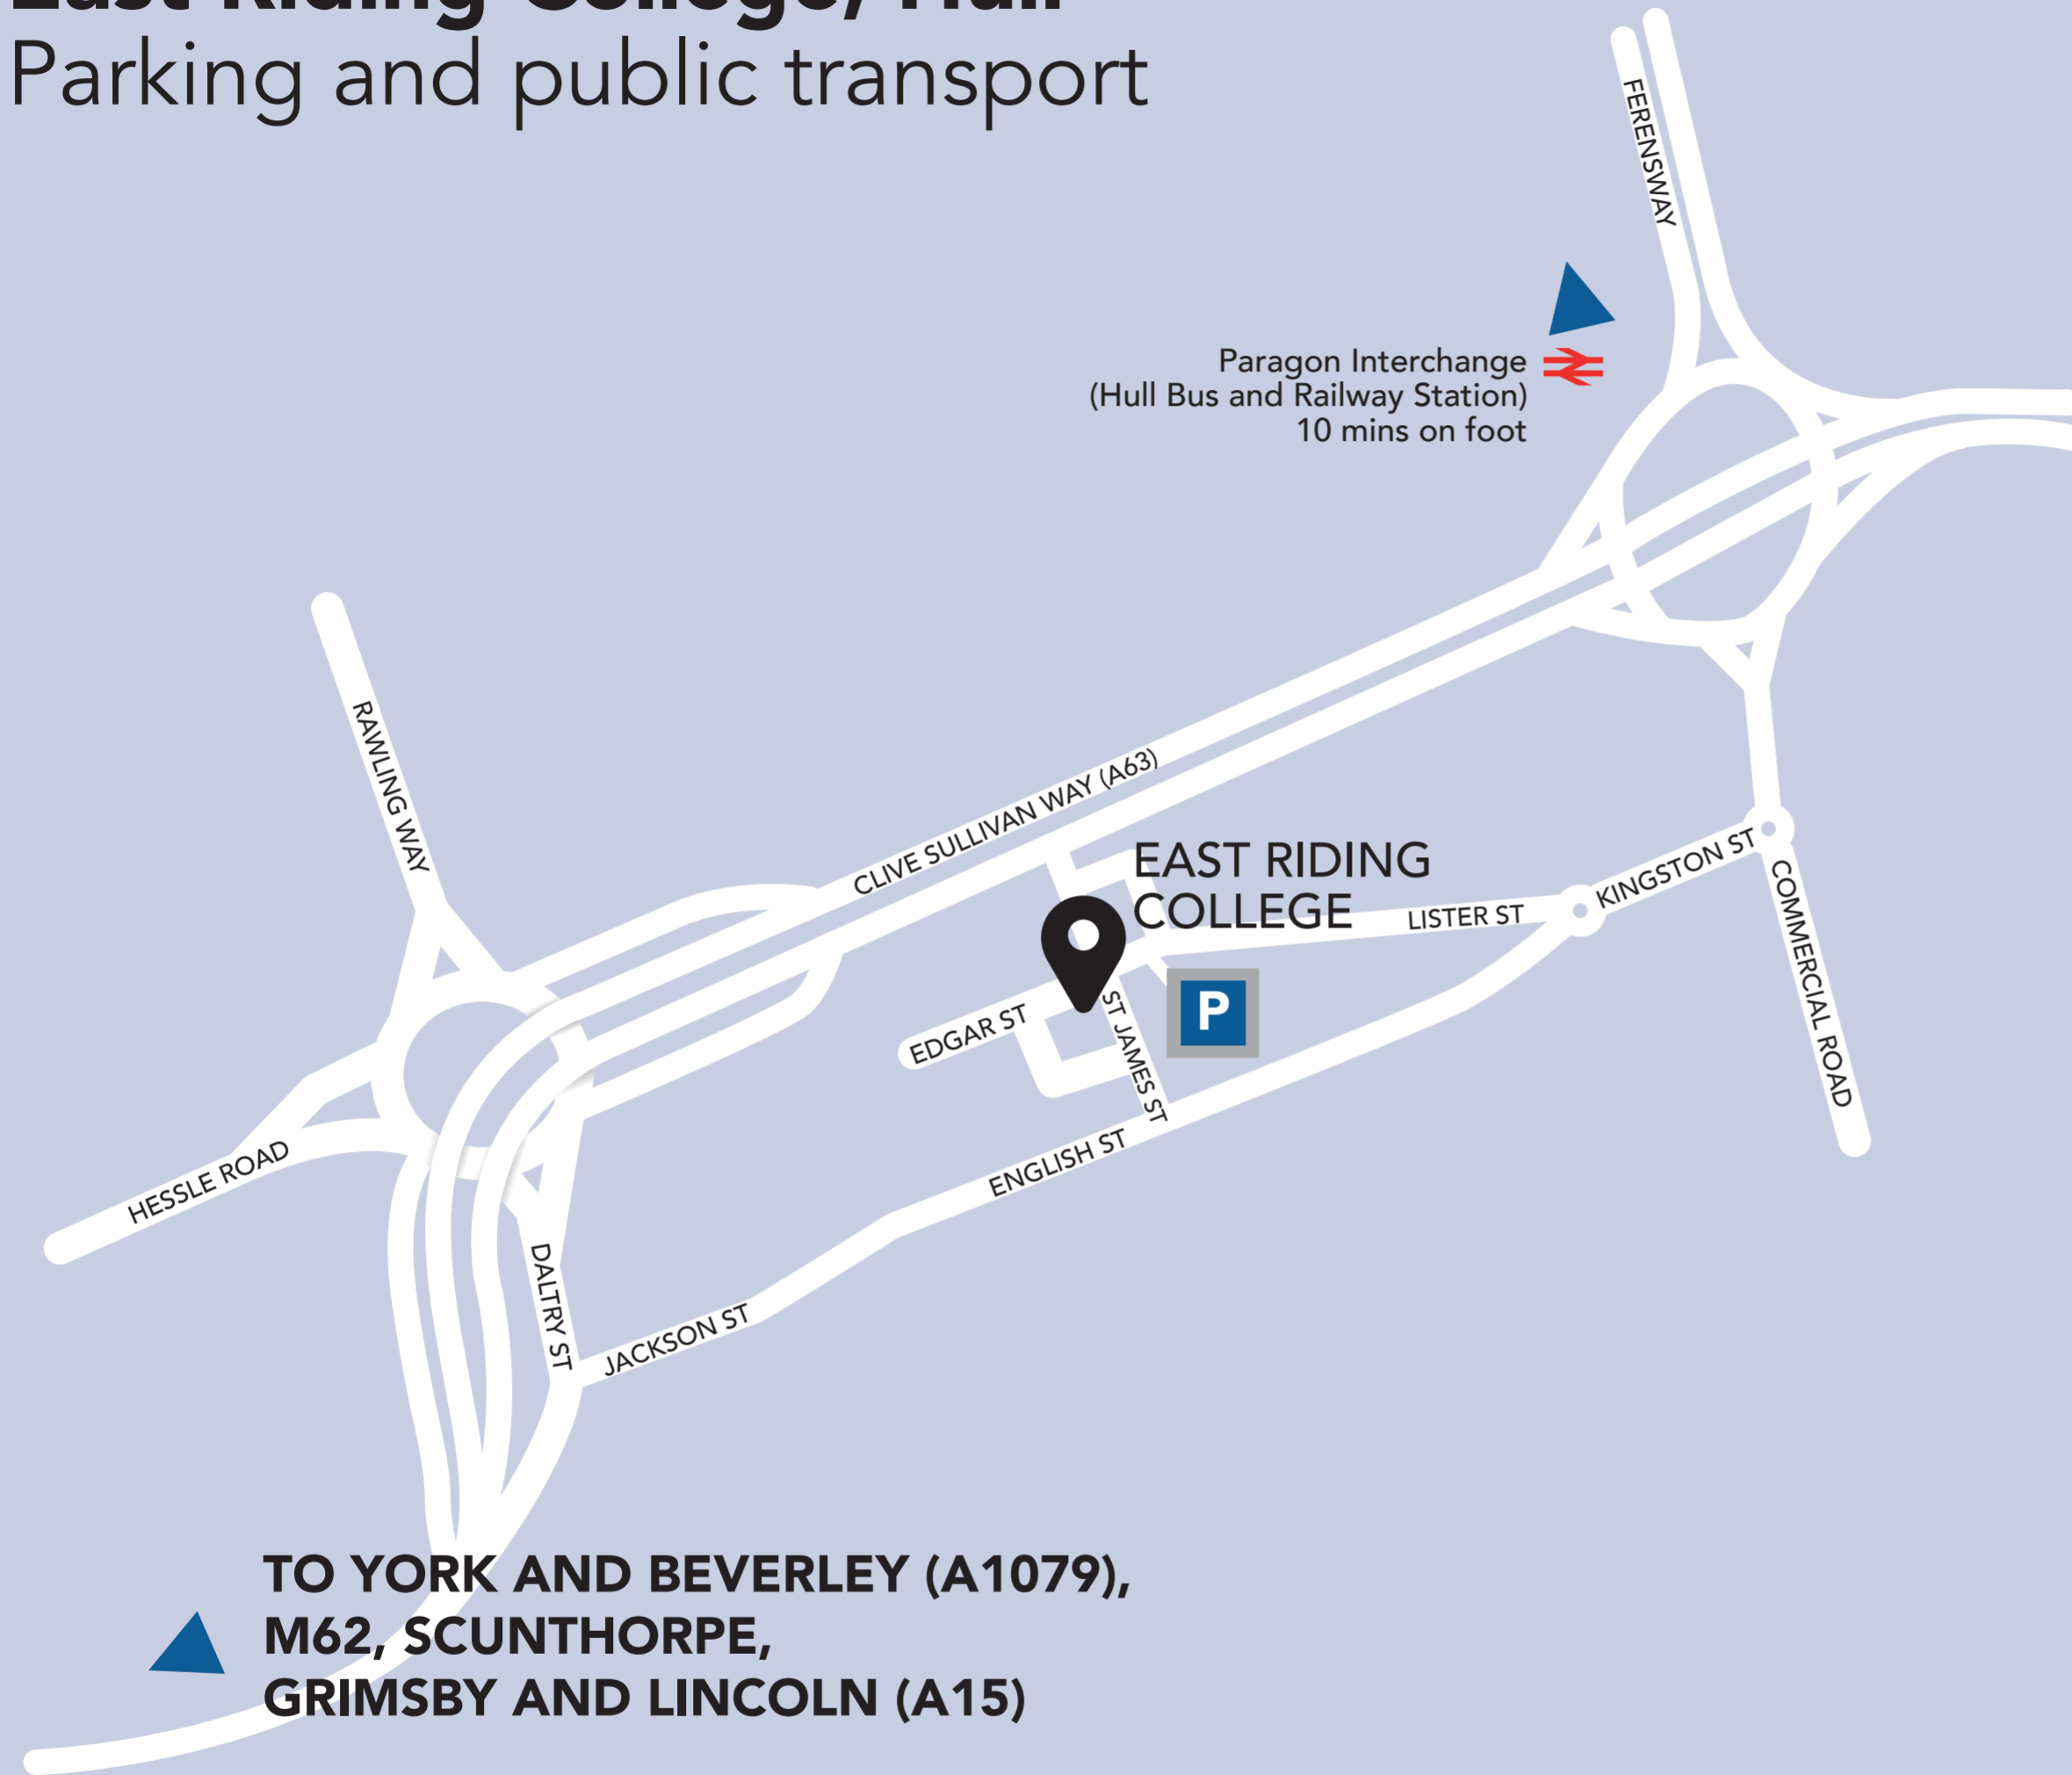

East Riding College, Hull

Parking and public transport

Student, staff and visitor parking: Please use the parking lot which is one minute from the College building on foot. Heading north on St James Street from English Street, turn right immediately after passing the College building on the left. Turn right again in approximately 20m to access the parking lot. If the parking lot is full, there is on-street parking on the streets nearby.

KEY TO MAP

-  EAST RIDING COLLEGE
-  BUS STOPS
-  PARKING